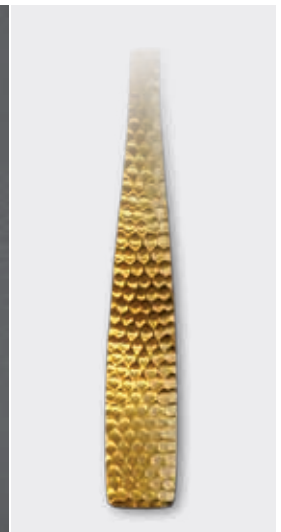

Parma Vintage

18/10 Thk: 3.5 mm

 **84668** 23.5 cm | 9 1/4"

 **84669** 20 cm | 7 7/8"

 **84670** 20 cm | 7 7/8"

 **84671** 18 cm | 7 1/8"

 **84672** 15.5 cm | 6 1/8"

Parma Aura

18/10 Thk: 3.5 mm

 **84673** 23.5 cm | 9 1/4"

 **84674** 20 cm | 7 7/8"

 **84675** 20 cm | 7 7/8"

 **84676** 18 cm | 7 1/8"

 **84666** 15.5 cm | 6 1/8"

Parma Gold Rose

18/10 Thk: 3.5 mm